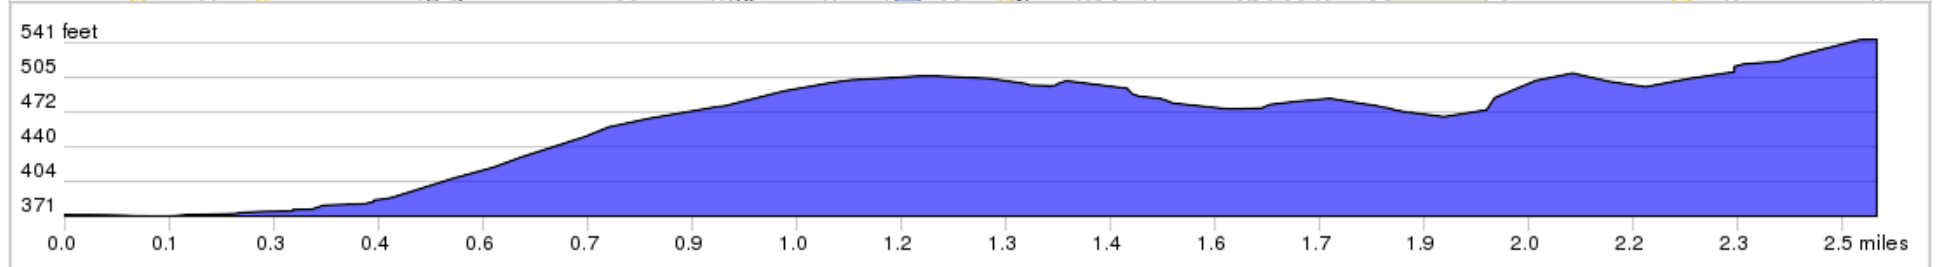

FLL RTC to Hostel

FLL RTC to Hostel

0.0	←	Start: Syracuse Regional Trans Cntr. L out of parking lot on Alliance Bank Pkwy	0.2
0.2	←	L to stay on Alliance Bank Parkway	0.1
0.3	→	R onto Tex Simone Dr (becomes 1st N St)	1.3
1.6	→	R onto Butternut St	0.3
1.9	←	L onto Park St	0.4
2.3	→	R onto Oak St	0.2
2.5		End: Hostel will be on R. Downing International Hostel, 535 Oak St, Syracuse, (315) 472-5788	0.0

2.5 miles. +243/-70 feet
