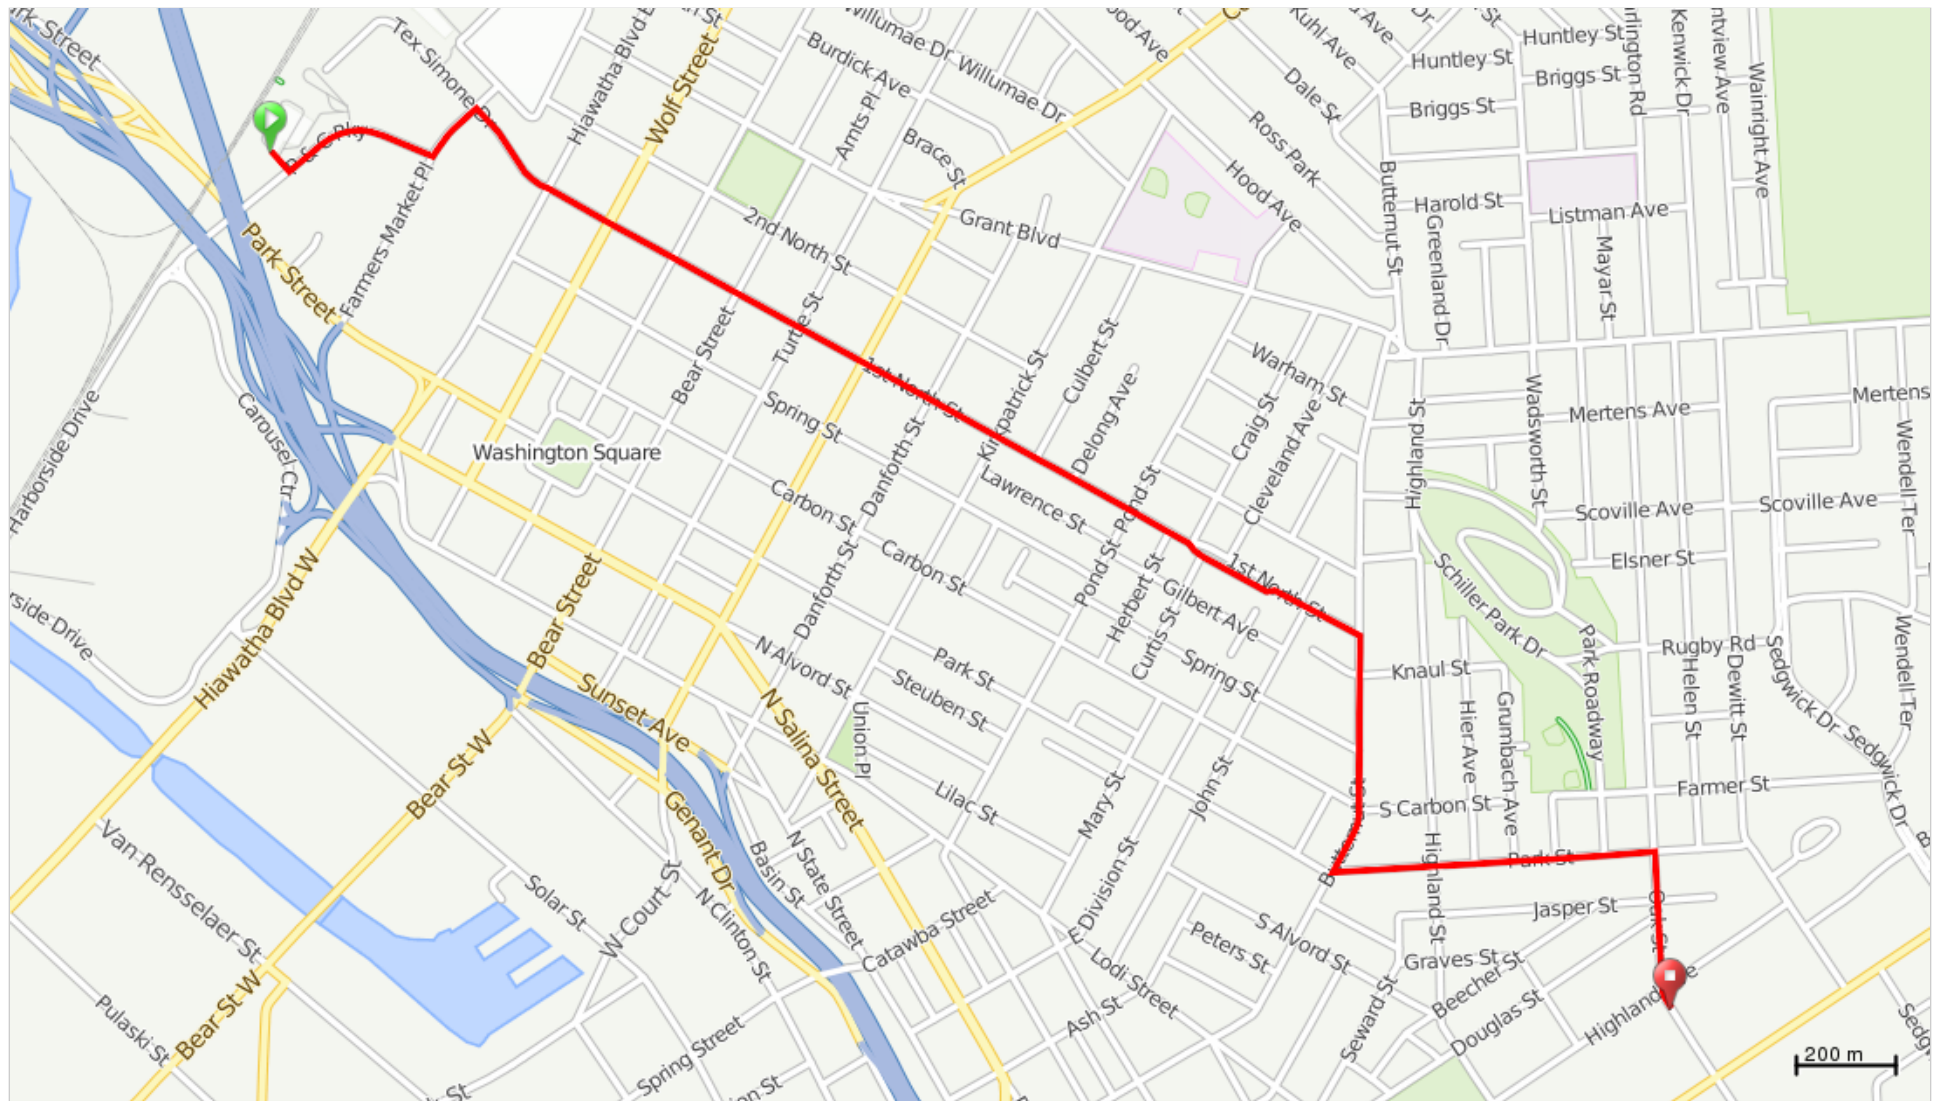

FLL RTC to Hostel

FLL RTC to Hostel

0.0	←	Start: Syracuse Regional Trans Cntr. L out of parking lot on Alliance Bank Pkwy	0.2
0.2	←	L to stay on Alliance Bank Parkway	0.1
0.3	→	R onto Tex Simone Dr (becomes 1st N St)	1.3
1.6	→	R onto Butternut St	0.3
1.9	←	L onto Park St	0.4
2.3	→	R onto Oak St	0.2
2.5		End: Hostel will be on R. Downing International Hostel, 535 Oak St, Syracuse, (315) 472-5788	0.0

2.5 miles. +243/-70 feet
