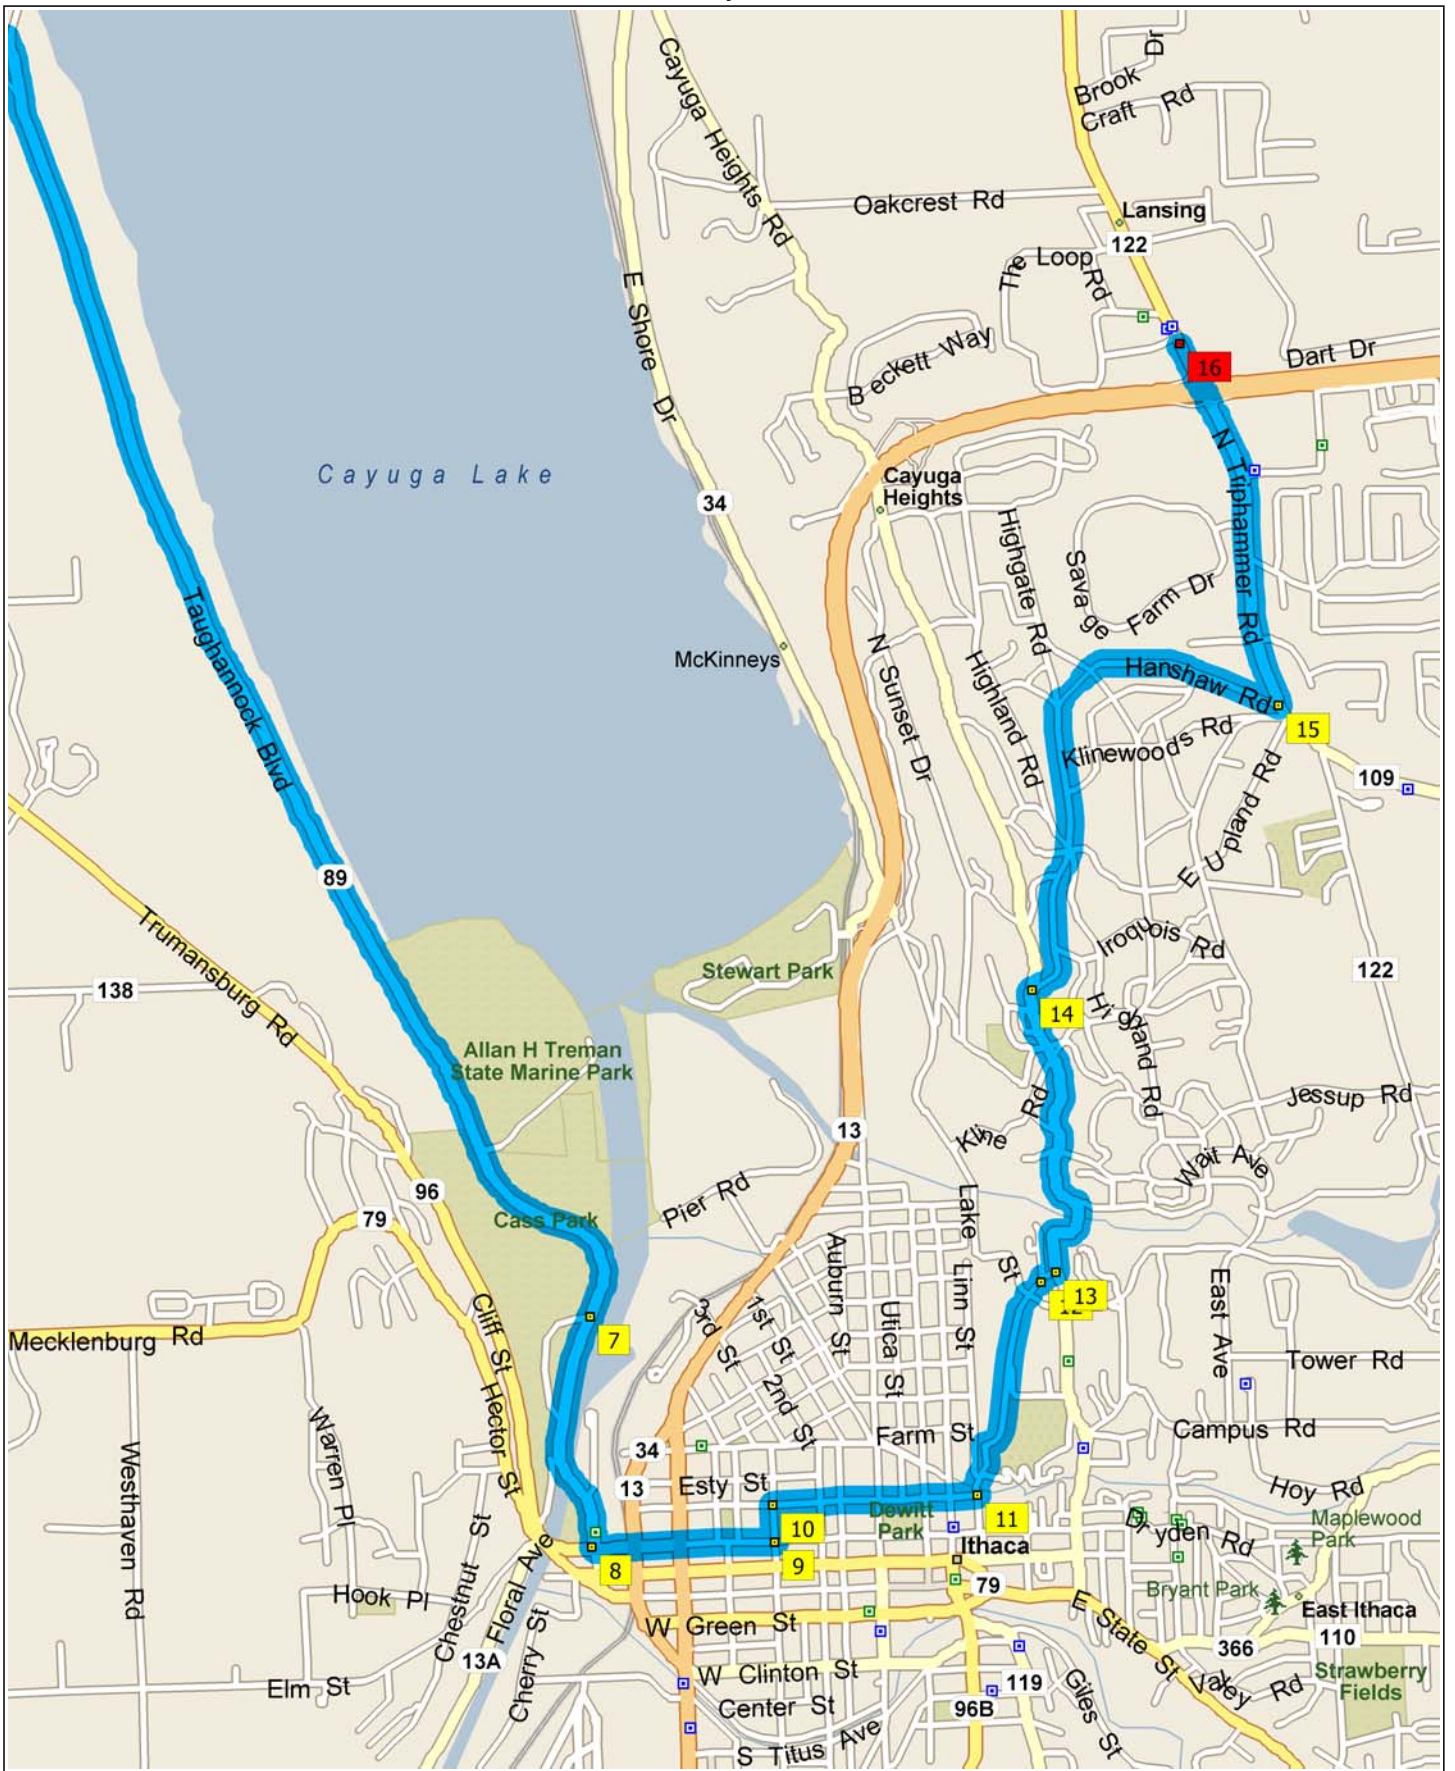

day3

day3

0 mi 0.2 0.4 0.6 0.8 1 1.2

Copyright © and (P) 1988–2007 Microsoft Corporation and/or its suppliers. All rights reserved. <http://www.microsoft.com/streets/>
Certain mapping and direction data © 2007 NAVTEQ. All rights reserved. The Data for areas of Canada includes information taken with permission from Canadian authorities, including: © Her Majesty the Queen in Right of Canada, © Queen's Printer for Ontario. NAVTEQ and NAVTEQ ON BOARD are trademarks of NAVTEQ. © 2007 Tele Atlas North America, Inc. All rights reserved. Tele Atlas and Tele Atlas North America are trademarks of Tele Atlas, Inc.

day3