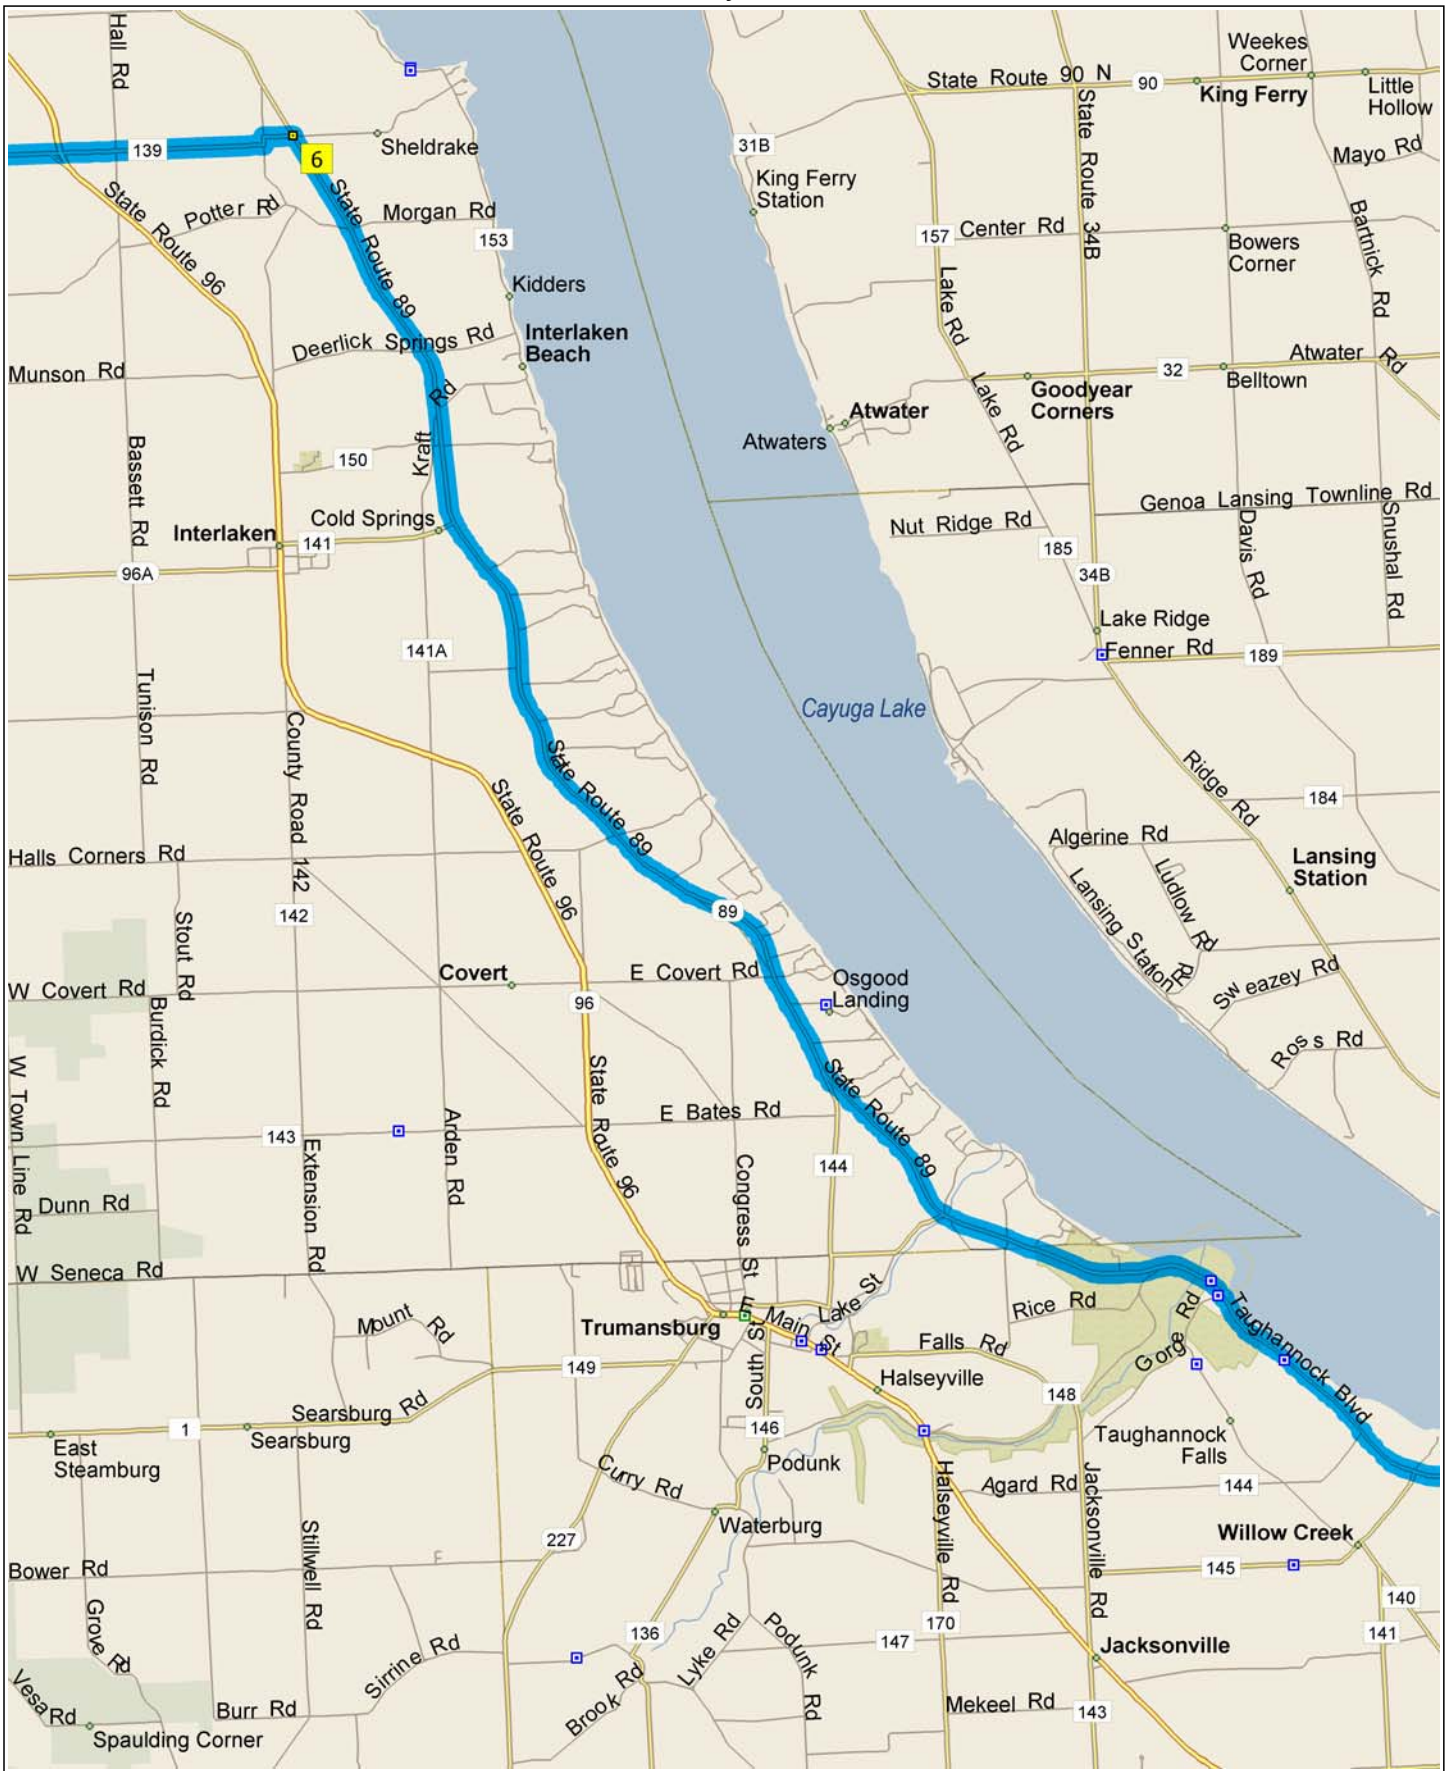

day3

day3

0 mi 0.2 0.4 0.6 0.8 1 1.2

Copyright © and (P) 1988–2007 Microsoft Corporation and/or its suppliers. All rights reserved. <http://www.microsoft.com/streets/>
Certain mapping and direction data © 2007 NAVTEQ. All rights reserved. The Data for areas of Canada includes information taken with permission from Canadian authorities, including: © Her Majesty the Queen in Right of Canada, © Queen's Printer for Ontario. NAVTEQ and NAVTEQ ON BOARD are trademarks of NAVTEQ. © 2007 Tele Atlas North America, Inc. All rights reserved. Tele Atlas and Tele Atlas North America are trademarks of Tele Atlas, Inc.

day3