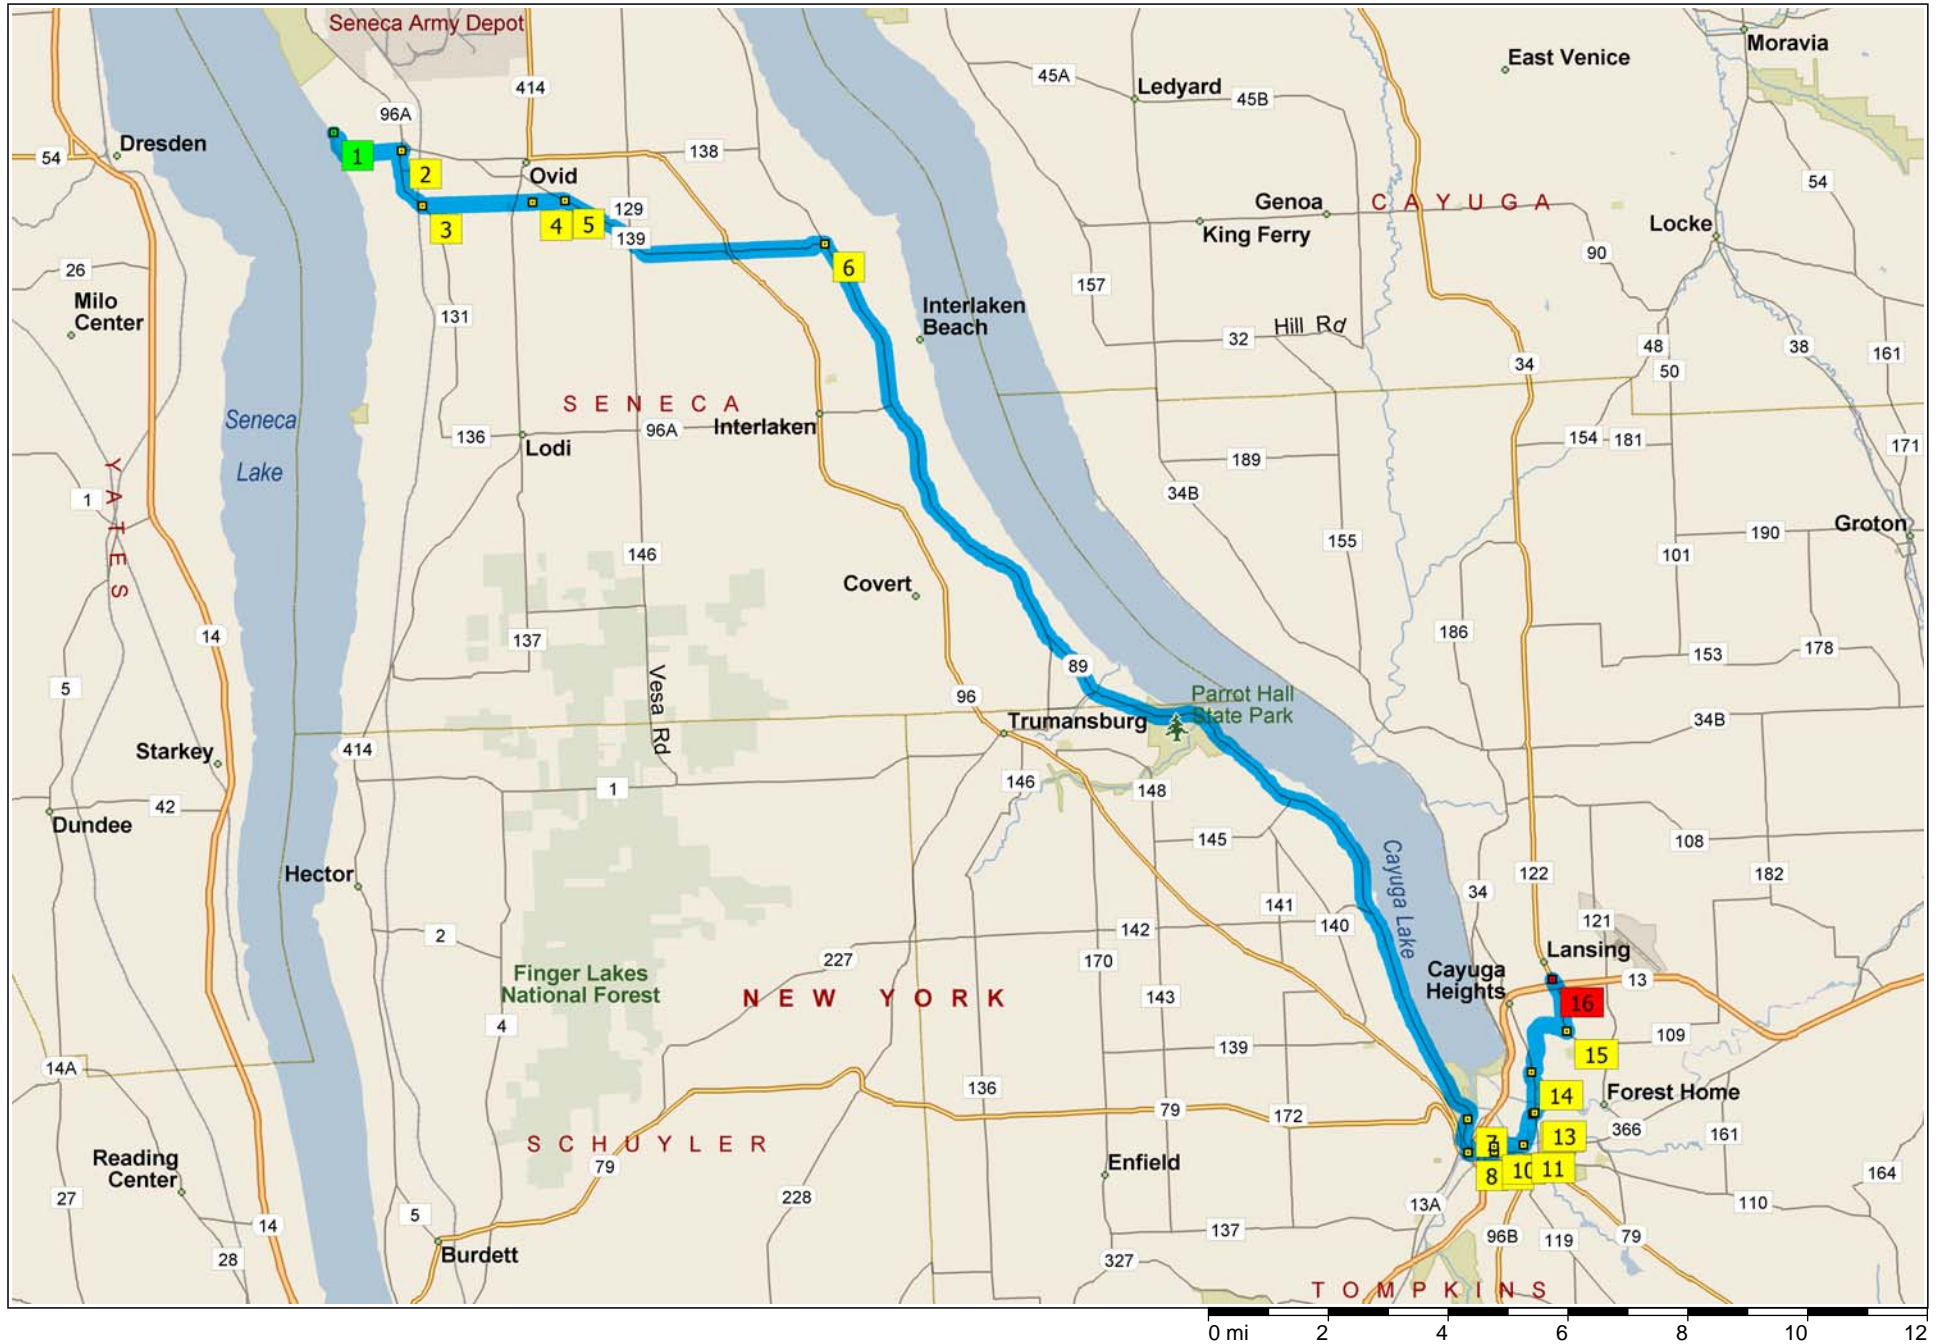

day3

day3

0 mi 0.2 0.4 0.6 0.8 1 1.2

Copyright © and (P) 1988–2007 Microsoft Corporation and/or its suppliers. All rights reserved. <http://www.microsoft.com/streets/>
Certain mapping and direction data © 2007 NAVTEQ. All rights reserved. The Data for areas of Canada includes information taken with permission from Canadian authorities, including: © Her Majesty the Queen in Right of Canada, © Queen's Printer for Ontario. NAVTEQ and NAVTEQ ON BOARD are trademarks of NAVTEQ. © 2007 Tele Atlas North America, Inc. All rights reserved. Tele Atlas and Tele Atlas North America are trademarks of Tele Atlas, Inc.

day3