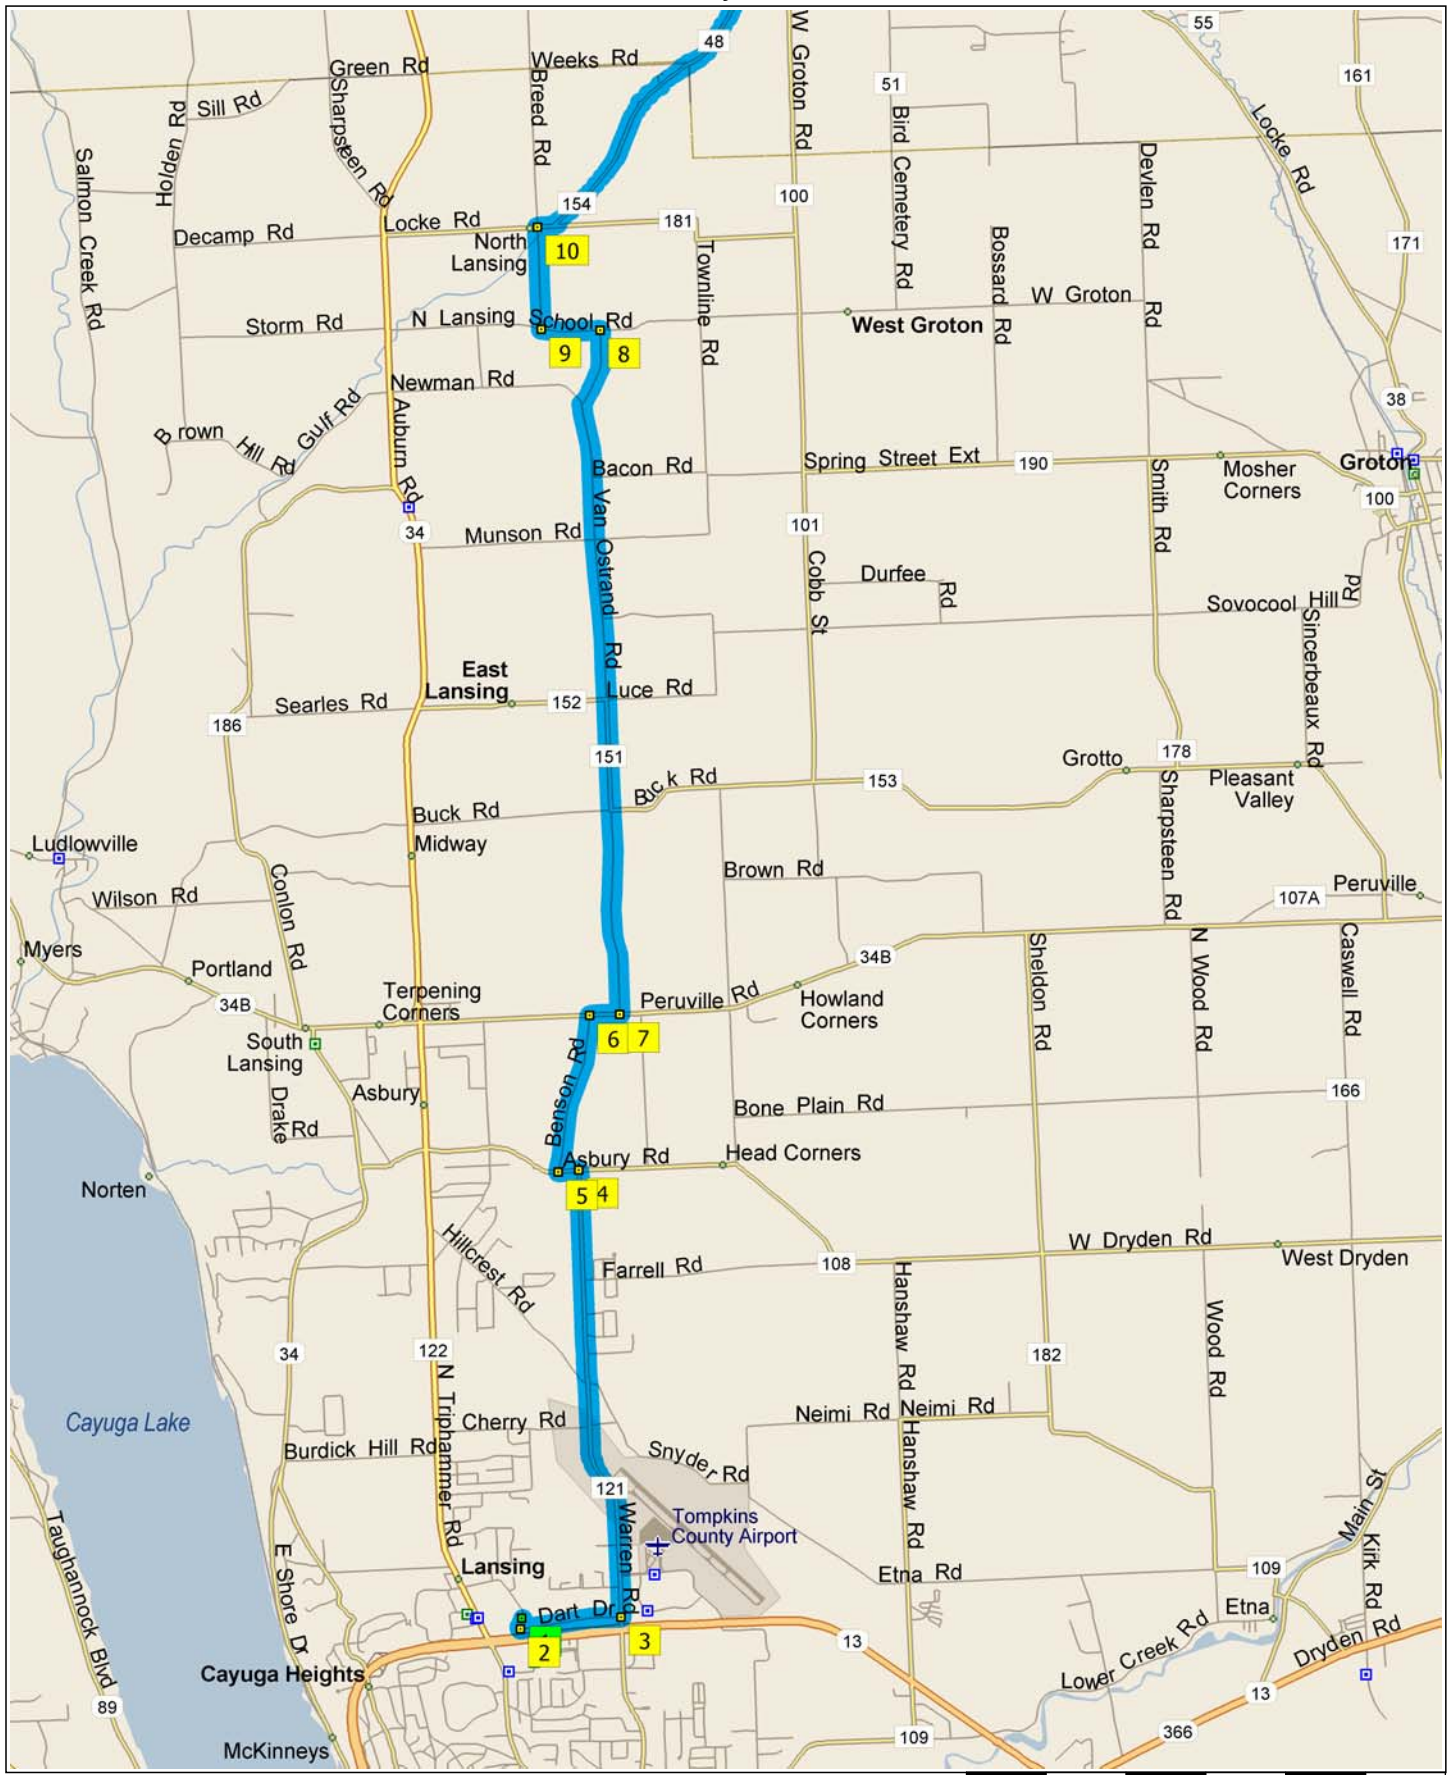

day 1

Copyright © and (P) 1988–2007 Microsoft Corporation and/or its suppliers. All rights reserved. <http://www.microsoft.com/streets/>
Certain mapping and direction data © 2007 NAVTEQ. All rights reserved. The Data for areas of Canada includes information taken with permission from Canadian authorities, including: © Her Majesty the Queen in Right of Canada, © Queen's Printer for Ontario. NAVTEQ and NAVTEQ ON BOARD are trademarks of NAVTEQ. © 2007 Tele Atlas North America, Inc. All rights reserved. Tele Atlas and Tele Atlas North America are trademarks of Tele Atlas, Inc.